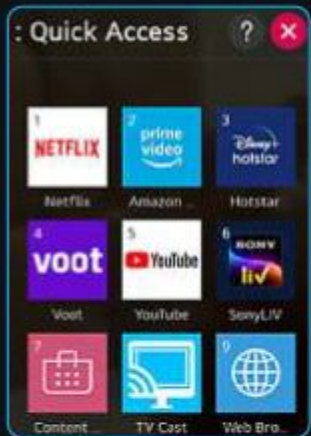

Magic Remote™

WITH SMART VOICE CONTROL

QUICK ACCESS BUTTONS

Quick Access Buttons
Add quick shortcuts to your remote buttons

VOICE COMMAND

Press & hold the speaker button and give voice command