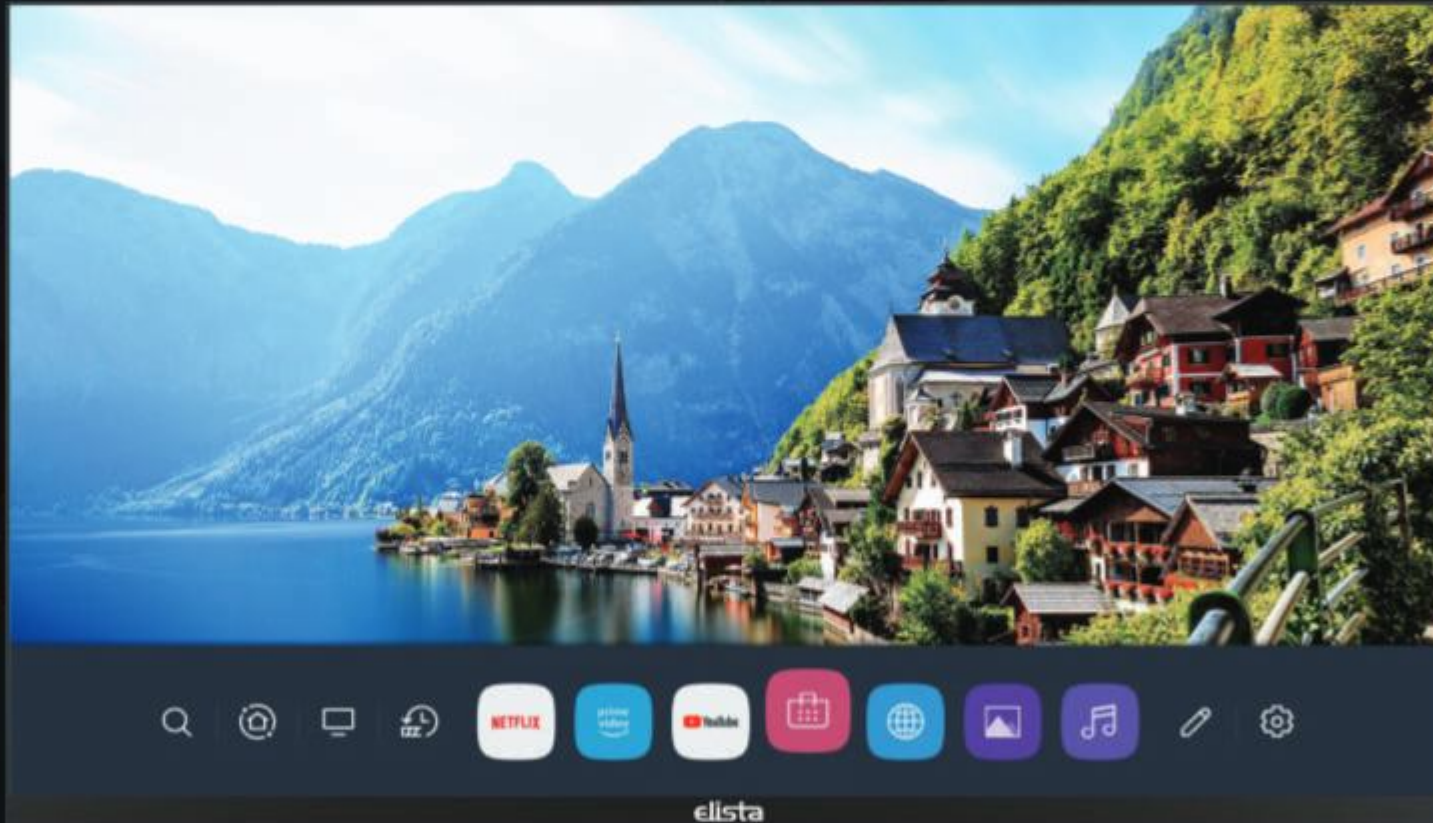

ELISTA SMART LED TVs

powered by webOS TV

ThinQ AI

Dolby AUDIO

Magic Remote™

BEZEL LESS design

4K
UHD HDR

Available Sizes : 75"* | 65" | 55" | 50" | 43" | 32"

*Also Available in QLED